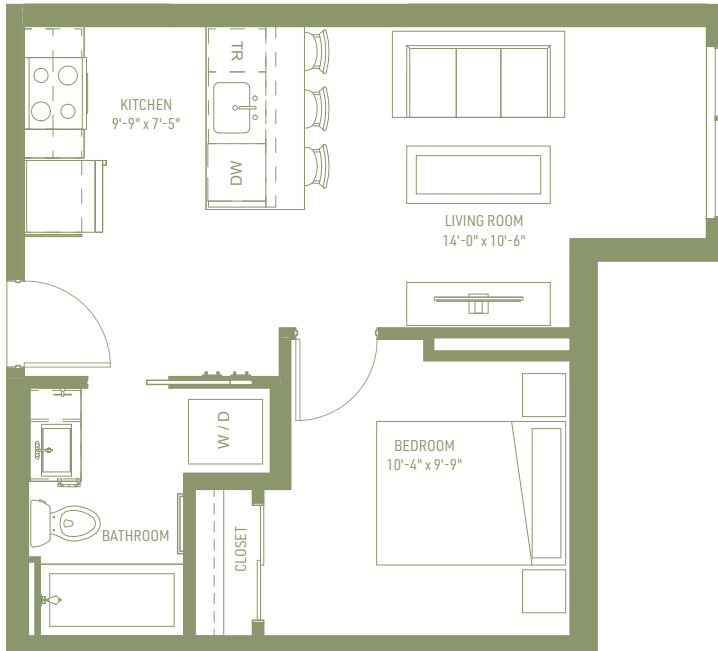

## CENTRAL

1 BEDROOM ALCOVE | 1 BATHROOM  
500 Sq. Ft.

Floor plans are artist renderings. Subject to change.

### Typical Level

- 1
- 2
- 3
- 4