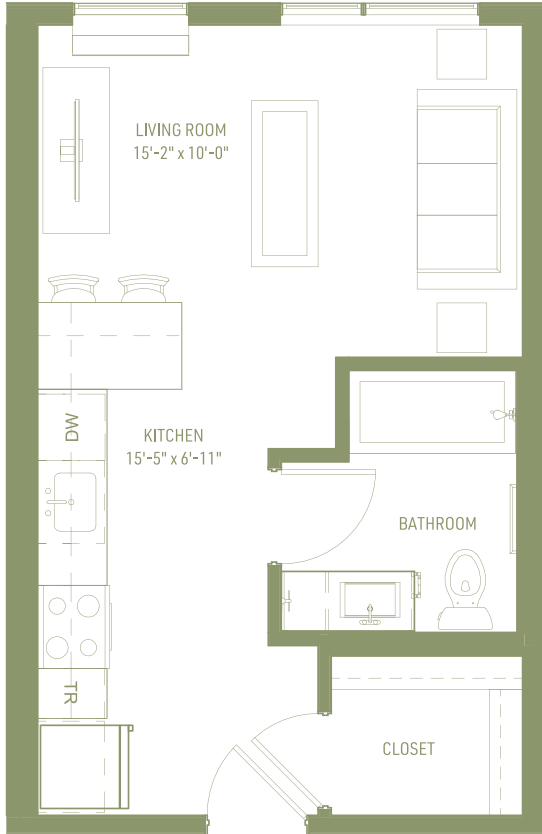

OVERLAND

BASS

STUDIO | 1 BATHROOM

400 Sq. Ft.

Floor plans are artist renderings. Subject to change.

OVERLAND

MINNEAPOLIS

Typical Level