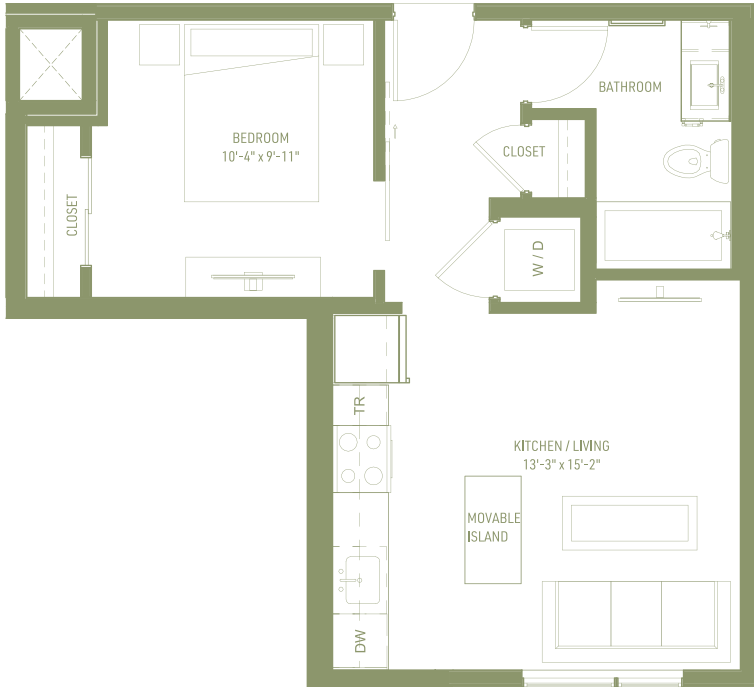

ST. CROIX

1 BEDROOM ALCOVE | 1 BATHROOM
540 Sq. Ft.

Floor plans are artist renderings. Subject to change.

OVERLAND

MINNEAPOLIS

Typical Level

- 1
- 2
- 3
- 4

NOTES _____