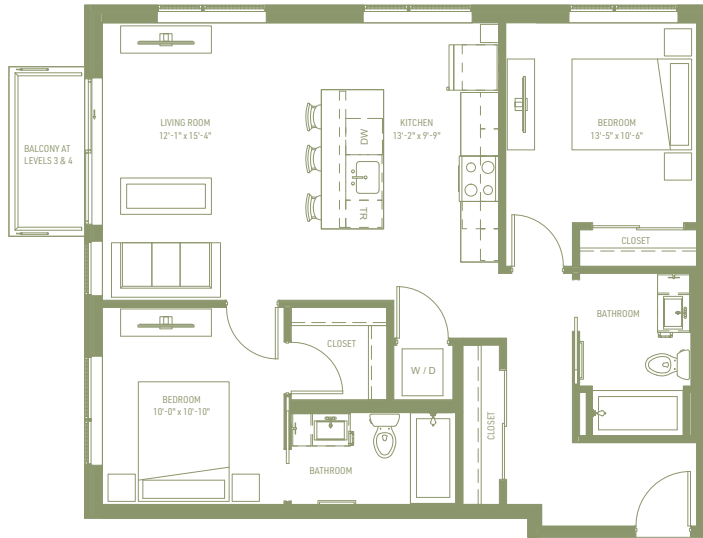

Floor plans are artist renderings. Subject to change.

PRAIRIE

2 BEDROOM | 2 BATHROOM

975 Sq. Ft.

OVERLAND

MINNEAPOLIS

Typical Level

- 1
- 2
- 3
- 4