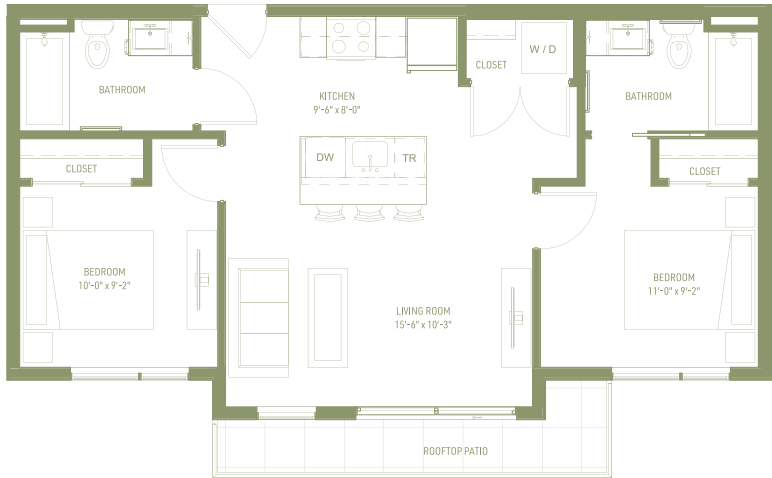

## NOBLES

2 BEDROOM | 2 BATHROOM

755 Sq. Ft.

Floor plans are artist renderings. Subject to change.

### Typical Level

- 1
- 2
- 3
- 4