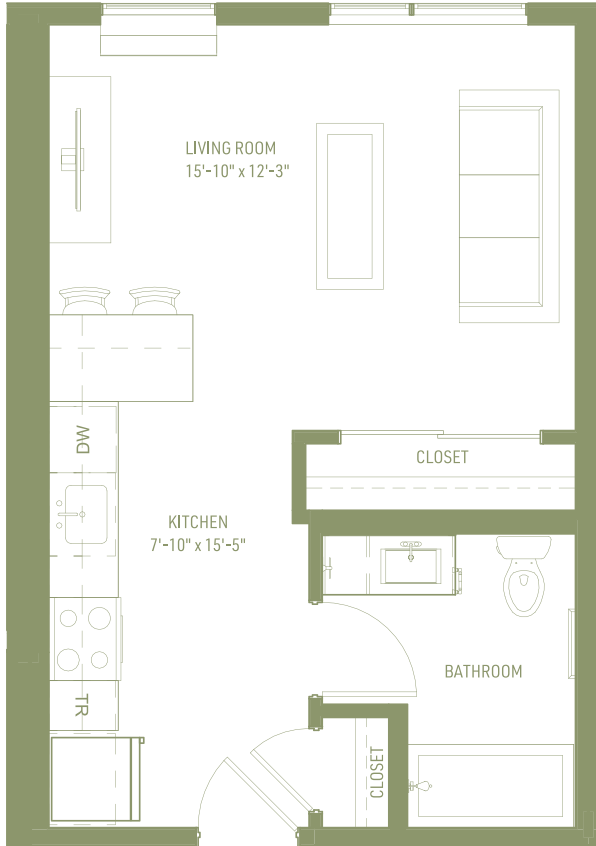

OVERLAND

UNION

STUDIO | 1 BATHROOM

445 Sq. Ft. & 420 Sq. Ft.

Floor plans are artist renderings. Subject to change.

OVERLAND

MINNEAPOLIS

Typical Level