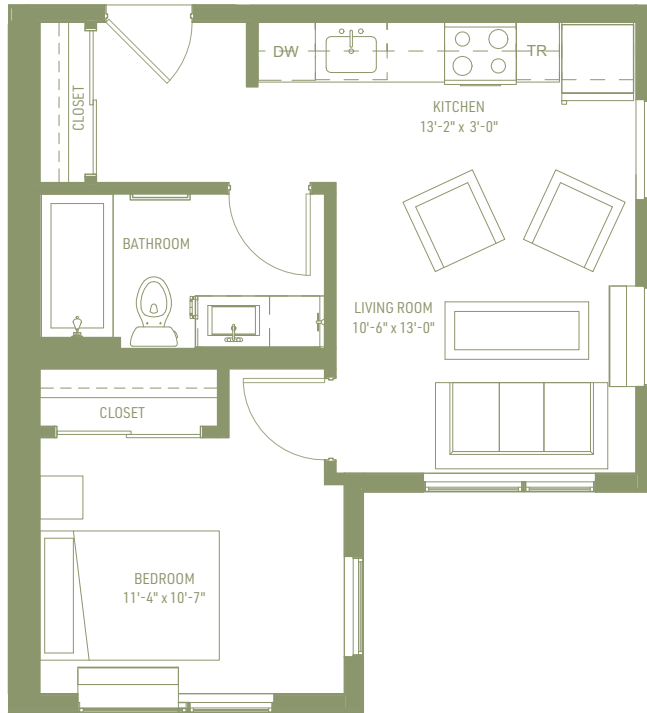

Typical Level

- 1
- 2
- 3
- 4

NOTES _____
_____
_____
_____

2325 38TH STREET E | MINNEAPOLIS, MN 55406
OVERLANDMPLS.COM | 952-243-3753