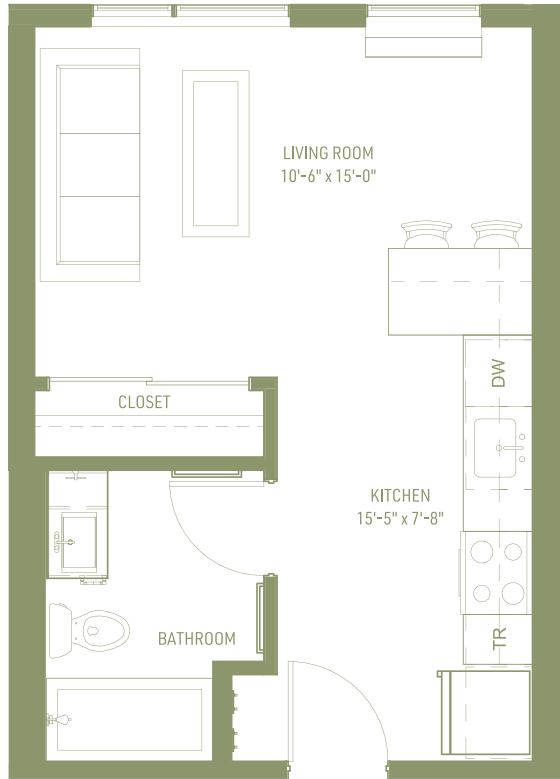

Typical Level

- 1
- 2
- 3
- 4

NOTES _____
_____
_____
_____

2325 38TH STREET E | MINNEAPOLIS, MN 55406
OVERLANDMPLS.COM | 952-243-3753