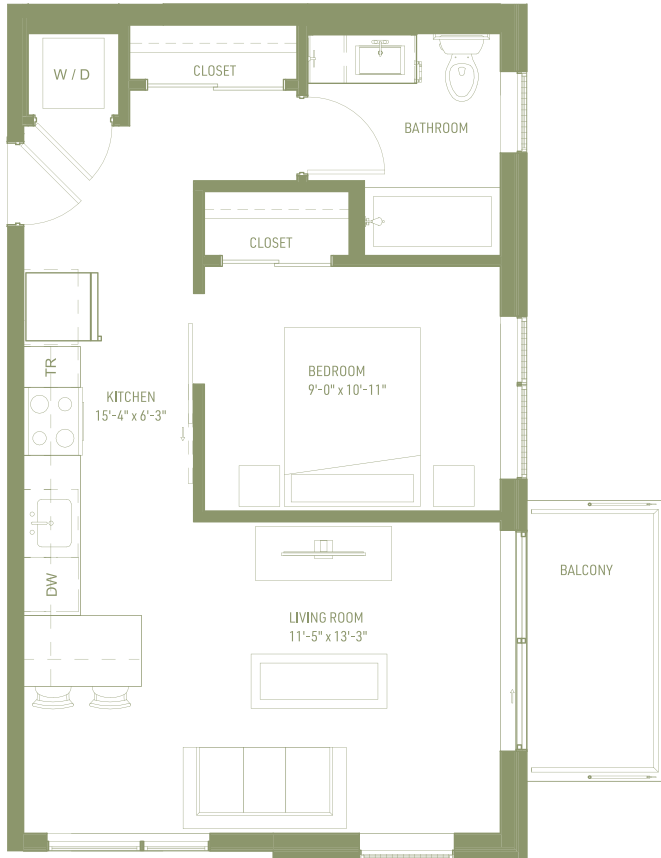

CLOQUET

1 BEDROOM | 1 BATHROOM
595 Sq. Ft.

Floor plans are artist renderings. Subject to change.

OVERLAND

MINNEAPOLIS

Typical Level

- 1
- 2
- 3
- 4

NOTES