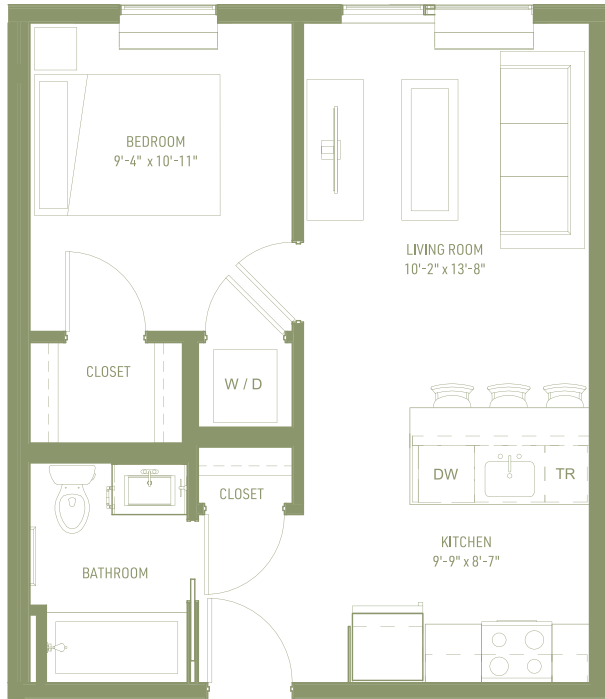

## SANTA FE

1 BEDROOM | 1 BATHROOM

530 Sq. Ft.

# OVERLAND

MINNEAPOLIS

Floor plans are artist renderings. Subject to change.

### Typical Level

- 1
- 2
- 3
- 4